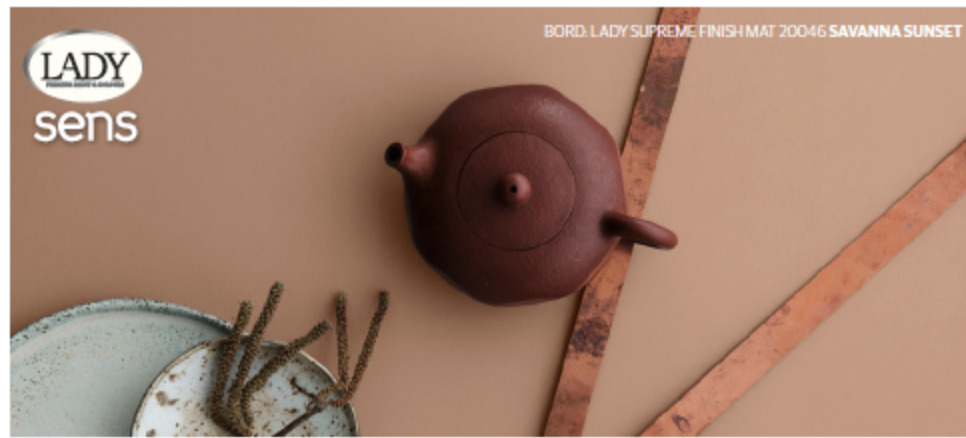

BORD. LADY SUPREME FINISH MAT 20046 SAVANNA SUNSET